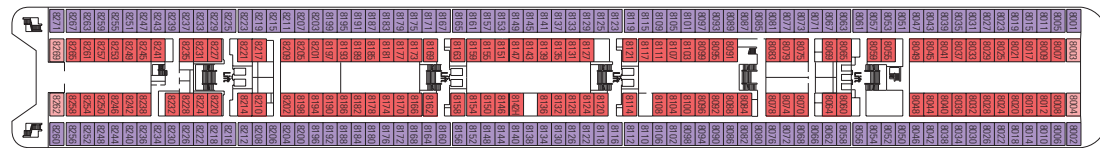

ship decks

SCHUBERT DECK
DECK GAMES

BIZET DECK

DEBUSSY DECK

SIBELIUS DECK

BACH DECK

BRAHMS DECK

CABIN CATEGORIES

1	Inside cabin 2 low beds	Brahms Deck
2	Inside cabin 2 low beds	Brahms Deck
3	Inside cabin 2 low beds	Bach Deck
4	Inside cabin 2 low beds	Tchaikovsky Deck
5	Inside cabin 2 low beds	Sibelius Deck
6	Outside cabin 2 low beds	Brahms, Bach, Tchaikovsky, Sibelius Decks
7	Outside cabin 2 low beds	Brahms Deck
8	Outside cabin 2 low beds	Bach Deck
9	Outside cabin 2 low beds	Tchaikovsky Deck
10	Outside cabin 2 low beds	Tchaikovsky, Sibelius Decks
11	Suite with balcony	Sibelius, Bizet Decks

H: CABIN FOR DISABLED

3rd bed available in cat. 1-2-3-4-7-8-9-10-11
4th bed available in cat. 1-2-3-4-8-9-10

MSC Cruises

MSC SINFONIA