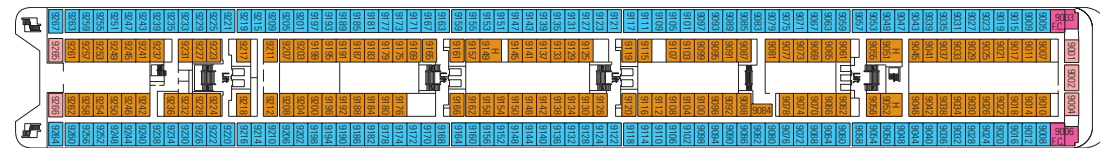

TCHAIKOVSKI DECK