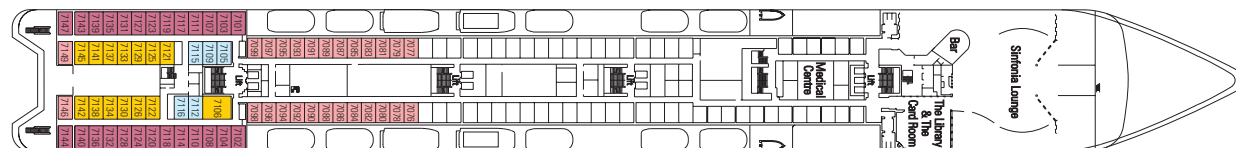

MOZART DECK

BEETHOVEN DECK

CABIN CATEGORIES

1	Inside cabin 2 low beds	Brahms Deck
2	Inside cabin 2 low beds	Brahms Deck
3	Inside cabin 2 low beds	Bach Deck
4	Inside cabin 2 low beds	Tchaikovsky Deck
5	Inside cabin 2 low beds	Sibelius Deck
6	Outside cabin 2 low beds	Brahms, Bach, Tchaikovsky, Sibelius Decks
7	Outside cabin 2 low beds	Brahms Deck
8	Outside cabin 2 low beds	Bach Deck
9	Outside cabin 2 low beds	Tchaikovsky Deck
10	Outside cabin 2 low beds	Tchaikovsky, Sibelius Decks
11	Suite with balcony	Sibelius, Bizet Decks

The illustrations shown on this page are solely for the reader's information; the furnishings and layout may vary from one cabin to another of the same category.

TECHNICAL CHARACTERISTICS OF THE SHIP

Gross tonnage: 58,625 tons
Length: 251.25 m
Width: 28,8 m
Number of passengers: 1,544 people (on double basis)
Crew: approx. 700 people
Maximum speed: 21 knots
Voltage: 110/220 Volts
Stabilizers: Yes
Passenger decks: 9
Lifts: 9
Swimming pools: 2 for adults and children, 2 Jacuzzis
Mini golf, golf simulator, casino, discotheque, theatre, cinema, gym, sauna, beauty salon, shopping area,
Medical centre
Duty Free shops
Currency on board: Euro (Mediterranean)