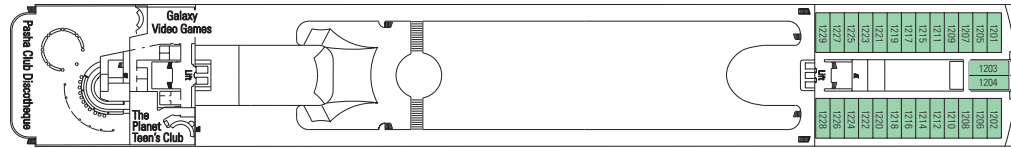

ship decks

SCHUBERT DECK
DECK GAMES

BIZET DECK

DEBUSSY DECK

SIBELIUS DECK

BACH DECK

BRAHMS DECK

CABIN CATEGORIES

1	Inside cabin 2 low beds	Brahms Deck
2	Inside cabin 2 low beds	Brahms Deck
3	Inside cabin 2 low beds	Bach Deck
4	Inside cabin 2 low beds	Tchaikovsky Deck
5	Inside cabin 2 low beds	Sibelius Deck
6	Outside cabin 2 low beds	Brahms, Bach, Tchaikovsky, Sibelius Decks
7	Outside cabin 2 low beds	Brahms Deck
8	Outside cabin 2 low beds	Bach Deck
9	Outside cabin 2 low beds	Tchaikovsky Deck
10	Outside cabin 2 low beds	Tchaikovsky, Sibelius Decks
11	Suite with balcony	Sibelius, Bizet Decks

H: CABIN FOR DISABLED

3rd bed available in cat. 1-2-3-4-7-8-9-10-11
4th bed available in cat. 1-2-3-4-8-9-10

MSC Cruises

MSC SINFONIA