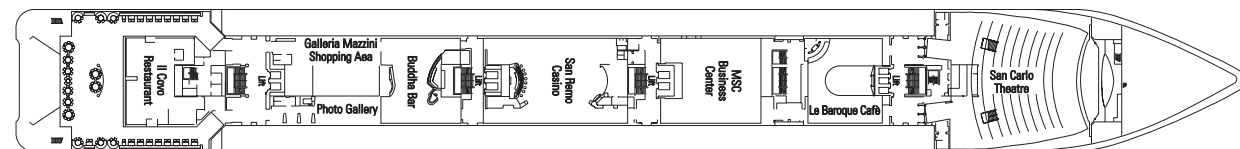

MOZART DECK

BEETHOVEN DECK

CABIN CATEGORIES

1	Inside cabin 2 low beds	Brahms Deck
2	Inside cabin 2 low beds	Brahms Deck
3	Inside cabin 2 low beds	Bach Deck
4	Inside cabin 2 low beds	Tchaikovsky Deck
5	Inside cabin 2 low beds	Sibelius Deck
6	Outside cabin 2 low beds	Brahms, Bach, Tchaikovsky, Sibelius Decks
7	Outside cabin 2 low beds	Brahms Deck
8	Outside cabin 2 low beds	Bach Deck
9	Outside cabin 2 low beds	Tchaikovsky Deck
10	Outside cabin 2 low beds	Tchaikovsky, Sibelius Decks
11	Suite with balcony	Sibelius, Bizet Decks

H: CABIN FOR DISABLED

3rd bed available in cat. 1-2-3-4-7-8-9-10-11
4th bed available in cat. 1-2-3-4-8-9-10

MSC Cruises

MSC SINFONIA

MSC Sinfonia

PUBLIC AREAS

Restaurants: 4	Use	Surface (m ²)	Deck
Il Galeone: 638 seats	Restaurant	1.065	Beethoven
Il Covo: 307 seats	Restaurant	583	Mozart
La Terrazza Buffet: 360 seats	Outdoor restaurant	710	Debussy
Grill: 570 seats	Restaurant, outdoor grill	907	Debussy
Bars/lounges: 6	Use	Surface (m ²)	Deck
Manhattan Bar: 236 seats	Bar	807	Beethoven
Sinfonia@café: 12 workstations	Bar, Internet	90	Beethoven
Shelagh's House (Irish pub): 106 seats	Bar, pub	376	Beethoven
Café Le Baroque: 106 seats	Bar, coffee	295	Mozart
Buddha Bar: 97 seats	Piano bar	210	Mozart
Sinfonia Lounge: 379 seats	Bar, karaoke, dance floor	784	Brahms
Outdoor bars: 1	Use	Surface (m ²)	Deck
Capri Bar	Pool Bar	2.364	Debussy
Halls/conference rooms: 6	Use	Surface (m ²)	Deck
Teatro San Carlo: approx. 560 seats	Bar, shows, conferences	880	Beethoven, Mozart
Sinfonia Business Centre: 193 seats (various rooms)	Conferences, conventions, cinema	394	Mozart
General equipment available on board: microphones, projectors, screens, boards with paper sheets, TV studio			
Various services	Use	Surface (m ²)	Deck
Reception area	Information office		Beethoven
Tour Office	Tour office		Beethoven
Infirmary	Medical centre, first aid station		Brahms