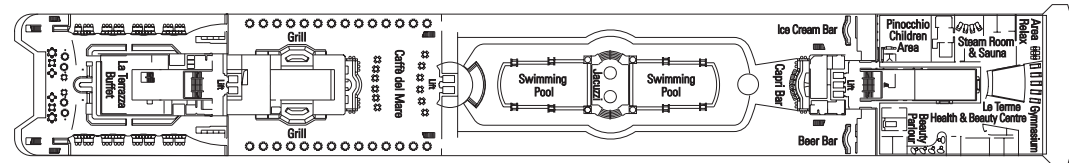

DEBUSSY DECK