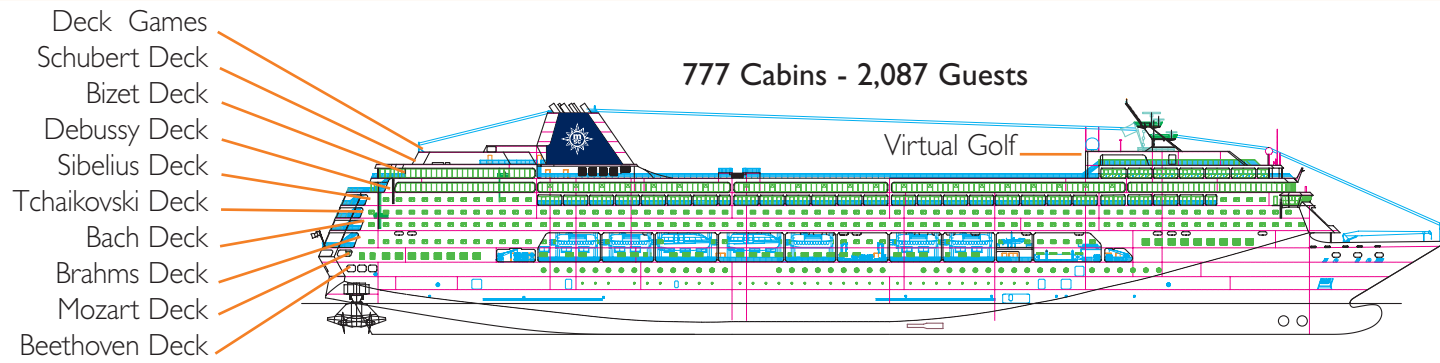

MSC Sinfonia

PUBLIC AREAS

Restaurants: 4	Use	Surface (m²)	Deck
Il Galeone: 638 seats	Restaurant	1.065	Beethoven
Il Covo: 307 seats	Restaurant	583	Mozart
La Terrazza Buffet: 360 seats	Outdoor restaurant	710	Debussy
Grill: 570 seats	Restaurant, outdoor grill	907	Debussy
Bars/lounges: 6	Use	Surface (m²)	Deck
Manhattan Bar: 236 seats	Bar	807	Beethoven
Sinfonia@café: 12 workstations	Bar, Internet	90	Beethoven
Shelagh's House (Irish pub): 106 seats	Bar, pub	376	Beethoven
Café Le Baroque: 106 seats	Bar, coffee	295	Mozart
Buddha Bar: 97 seats	Piano bar	210	Mozart
Sinfonia Lounge: 379 seats	Bar, karaoke, dance floor	784	Brahms
Outdoor bars: 1	Use	Surface (m²)	Deck
Capri Bar	Pool Bar	2.364	Debussy
Halls/conference rooms: 6	Use	Surface (m²)	Deck
Teatro San Carlo: approx. 560 seats	Bar, shows, conferences	880	Beethoven, Mozart
Sinfonia Business Centre: 193 seats (various rooms)	Conferences, conventions, cinema	394	Mozart
General equipment available on board: microphones, projectors, screens, boards with paper sheets, TV studio			
Various services	Use	Surface (m²)	Deck
Reception area	Information office		Beethoven
Tour Office	Tour office		Beethoven
Infirmary	Medical centre, first aid station		Brahms