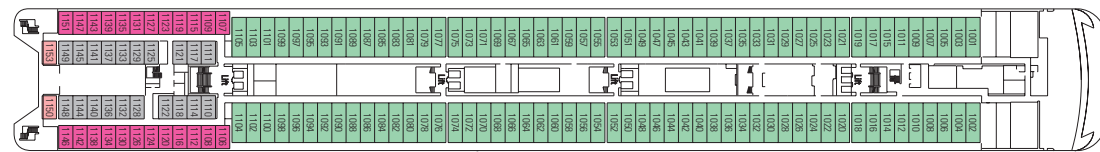

SIBELIUS DECK